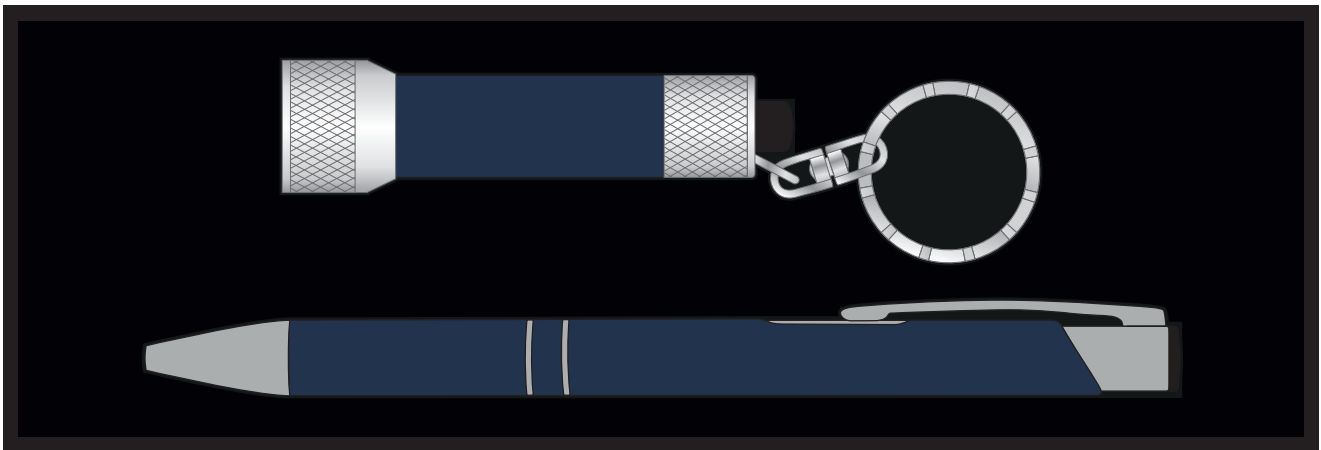

Your Ref:	Quantity:	Product Code: TPC000799
Our Ref:	Version: 1	Product Colour: NAVY BLUE

**PRINTING CONCERNS:****PRODUCT INFO:**

We stock this item in the following colours

**PANTONE REFERENCE(S)****Pen**

- Full Colour Printing
- Engraving

**Torch**

- Full Colour Printing
- Engraving

ARTWORK SCALE 100%

Product Image for visualisation  
- colours may vary

The dashed line is to demonstrate print area and will not appear on your printed item